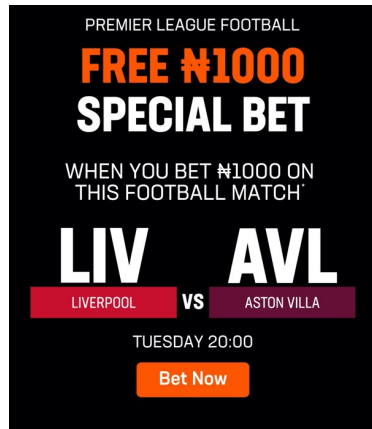

MATCH SPECIFIC

EMAIL

1200x1723

1200x1230

ONSITE

1080x328

960x360

PUSH

800x450

- CRM Team
- CRM MENU
- LiveScore
- LSB
- NG
  - Boosts
  - ImagePromo
- MatchSpecific
  - MatchSpecific-Email
  - MatchSpecific-Onsite
  - MatchSpecific-Push