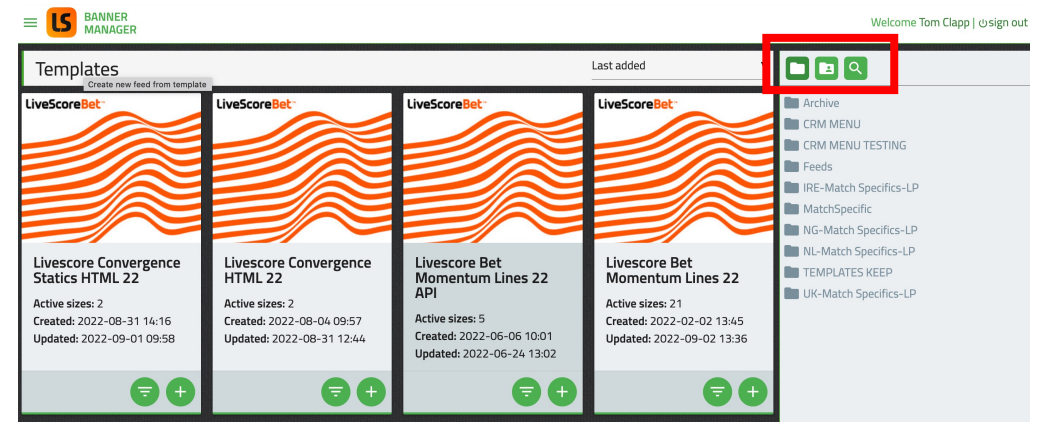

# GETTING THE BEST OUT OF STREAMEYE

<https://app.streameye.com/Account/Login>

Logon to Streameye. You'll land on the dashboard. On the right hand-side you'll see 'my feeds' and 'shared feed'.

My feeds

Shared feeds

# GETTING THE BEST OUT OF STREAMEYE

Navigate to the **CRM TEAM** folder in the 'Shared feeds'.

The feeds within this folder correspond to those which are shown in this catalogue. All you have to do is browse the catalogue, find a feed which would best service your requirements and then locate it in the CRM Team feeds. Once found please **MAKE A CLONE OF IT**. This will make a copy of it and add it to your 'My feeds' folder. You can then adapt it to your own needs. Each feed is quite versatile so please experiment with it. By doing so you'll get the best out of it and become more confident in finding ways to deliver your message. Further builders and feeds will be added to the CRM Team folder and the catalogue updated. You'll receive an email notification of any future updates.