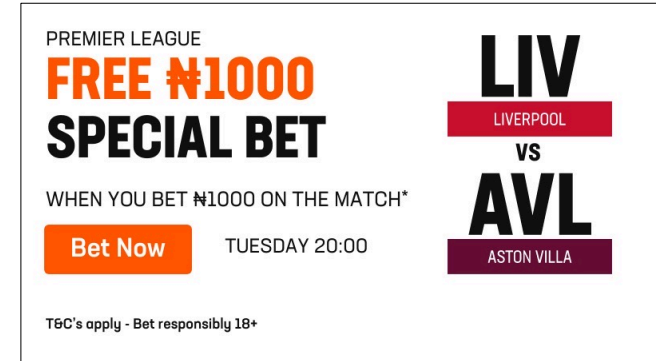

PUSH

800x450

- CRM Team
- CRM MENU
- LiveScore
- LSB
- NG
  - Boosts
  - ImagePromo
- MatchSpecific
  - MatchSpecific-Email
  - MatchSpecific-Onsite
  - MatchSpecific-Push