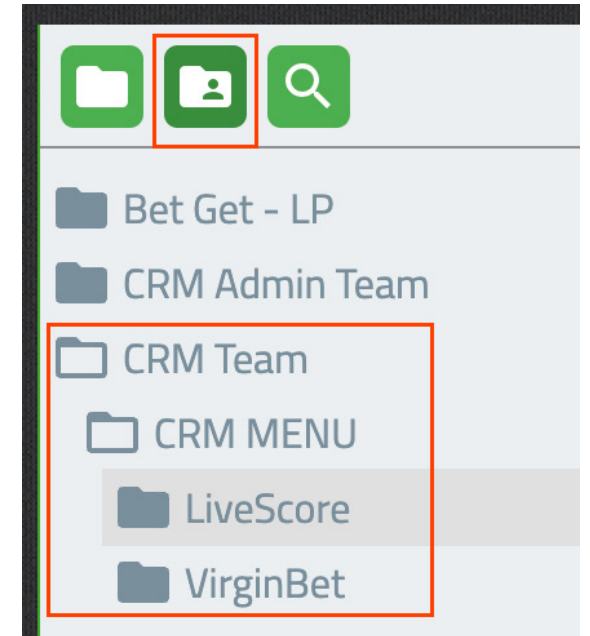

# GETTING THE BEST OUT OF STREAMEYE

<https://app.streameye.com/Account/Login>

Logon to Streameye. You'll land on the dashboard. On the right hand-side you'll see 'my feeds' and 'shared feed'.

My feeds

Shared feeds

# GETTING THE BEST OUT OF STREAMEYE

Navigate to the **CRM TEAM** folder in the 'Shared feeds'.

The feeds within this folder correspond to those which are shown in this catalogue. All you have to do is browse the catalogue, find a feed which would best service your requirements and then locate it in the CRM Team feeds. Once found please **MAKE A CLONE OF IT**. This will make a copy of it and add it to your 'My feeds' folder. You can then adapt it to your own needs. Each feed is quite versatile so please experiment with it. By doing so you'll get the best out of it and become more confident in finding ways to deliver your message. Further builders and feeds will be added to the CRM Team folder and the catalogue updated. You'll receive an email notification of any future updates.